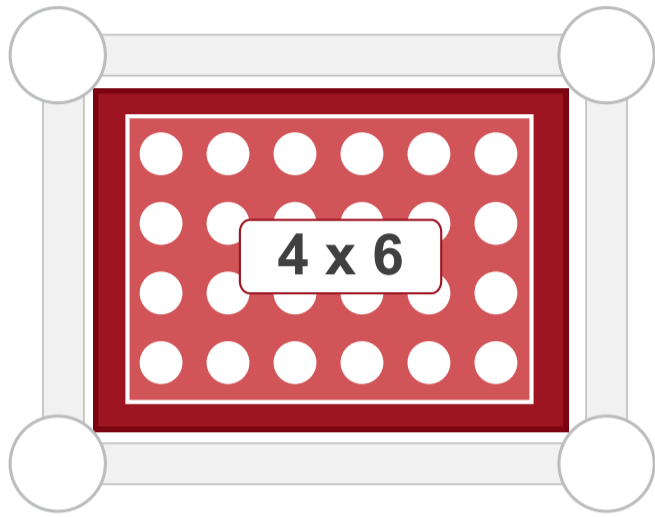

# FluoroPlate and Modular EasyDigest Rack Configurations

## Rack-A4 Type

A4 FluoroPlate – 1 Rack-A4

A3 FluoroPlate – 2 Rack-A4

A2 FluoroPlate – 4 Rack-A4