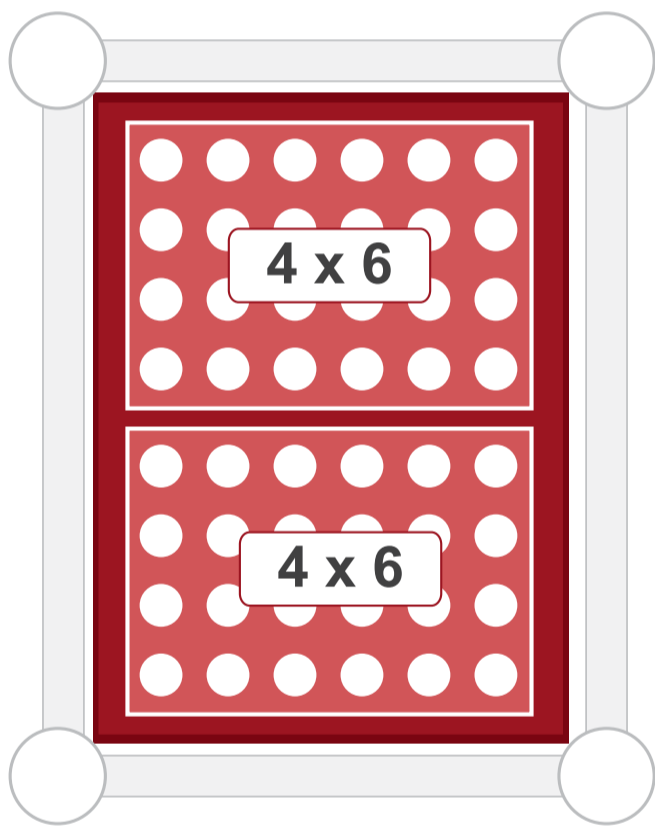

# FluoroPlate and Modular EasyDigest Rack Configurations

## Rack-A4 Type

A4 FluoroPlate – 1 Rack-A4

A3 FluoroPlate – 2 Rack-A4

A2 FluoroPlate – 4 Rack-A4