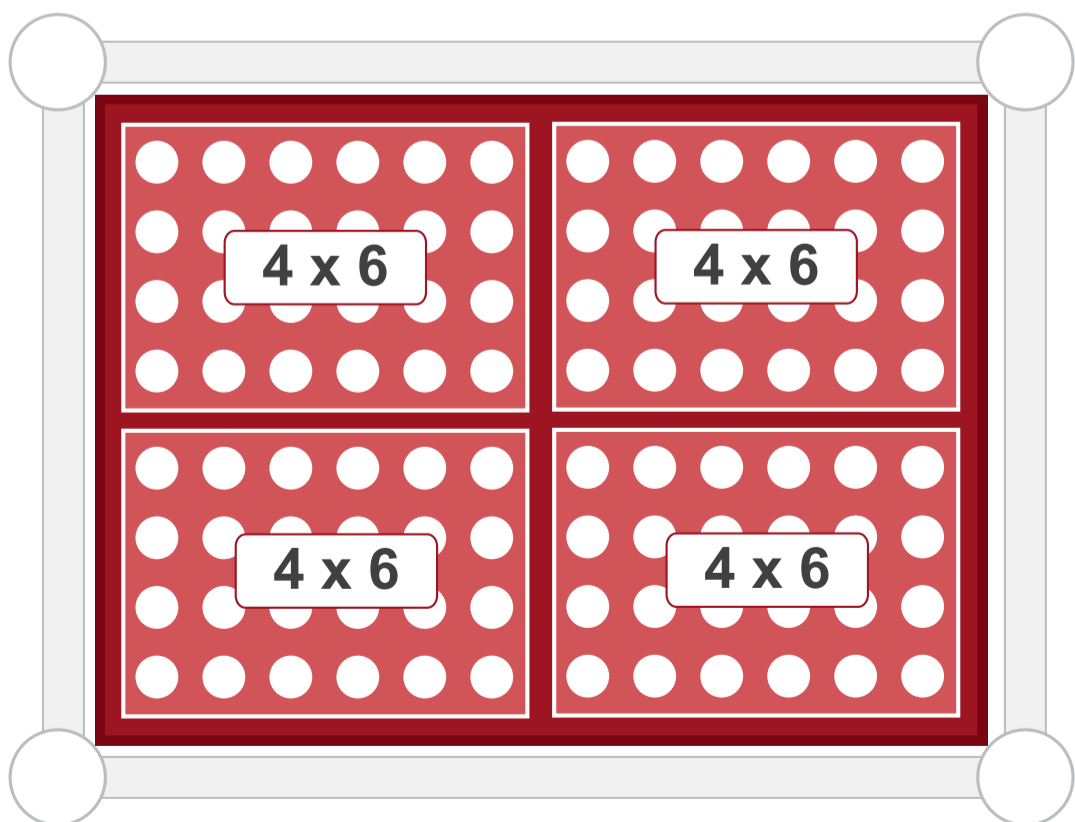

# FluoroPlate and Modular EasyDigest Rack Configurations

## Rack-A4 Type

A4 FluoroPlate – 1 Rack-A4

A3 FluoroPlate – 2 Rack-A4

A2 FluoroPlate – 4 Rack-A4